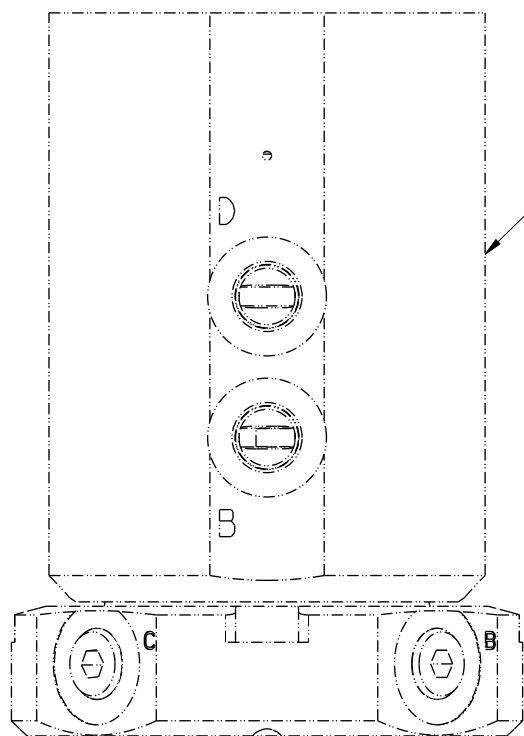

1

2

B

B

NOT FIELD SERVICEABLE.  
 These Rotary Unions can  
 be factory refurbished at  
 any authorized  
 Vektek repair facility.

A

A

1	4	39000050	O-RING, (-204)
No.	QTY	PART No.	DESCRIPTION

<b>PARTS LIST</b>	 <b>VEKTEK</b> VEKTEK, INC. 1334 E. SIXTH AVE. P.O. BOX 625 EMPORIA, KS. 66801 U.S.A.	
	ASSEMBLIES AFFECTED	PARTS LIST, PL, ASSY, HDx UNION, OP
32-4244-02	SIZE A	PL3214
32-4264-02	REV A	REV A