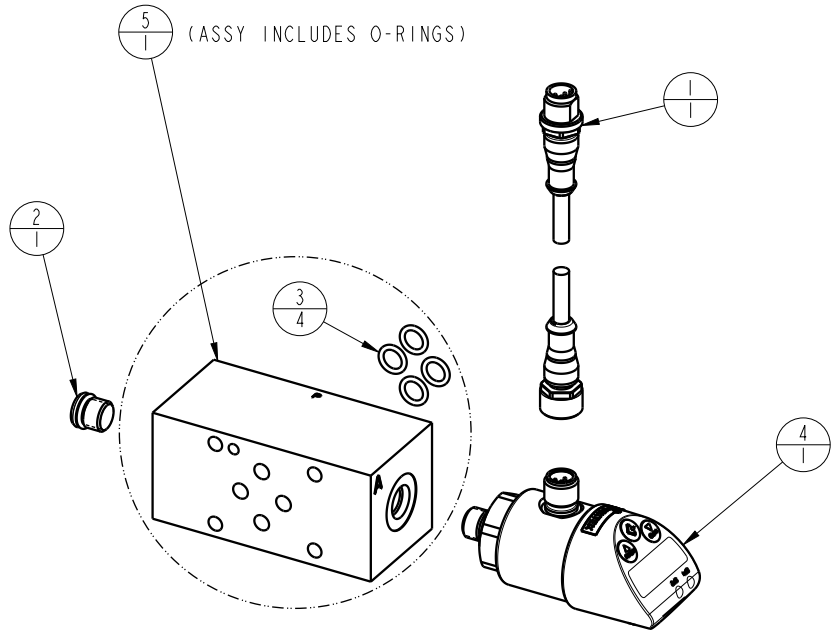

PARTS LIST
ELECTRONIC PRESSURE SWITCH, A-B TAPPING PLATE

NO	QTY	PART NO	DESCRIPTION
N/A	N/A	95595457	KIT, QA, ELECT PRESS SWITCH, A PORT
N/A	N/A	95595458	KIT, QB, ELECT PRESS SWITCH, B PORT
N/A	N/A	95595459	KIT, QAB, ELECT PRESS SWITCH, A-B PORT
1	1	27742203	CABLE, M12 MALE, M12 FEMALE, 5 POLE, 5M
2	1	30601144	PLUG, SOCH, SAE 4
3	4	55250005	O-RING, (-011)
4	1	70740075	SWITCH, PRESSURE, ELCT, 5800 PSI, SAE 4
5	1	70942500	ASSY, PLATE, TAPPING, A-B, DO3, THICK
6	N/A	1S7075	INSTRUCTION SHEET, ELECT PRESS SWITCH

NOTE:
 1. PROGRAM I.A.W 1S7079 WITH THE FOLLOWING EXCEPTIONS:
 A. CHANGE OUTPUT 1 (Ou1) TO Hno (NORMALLY OPEN).
 C. CHANGE FUNCTION DISPLAY DISR to YES.
 D. METRIC PUMPS ONLY, CHANGE UNITS (uni) TO BAR.