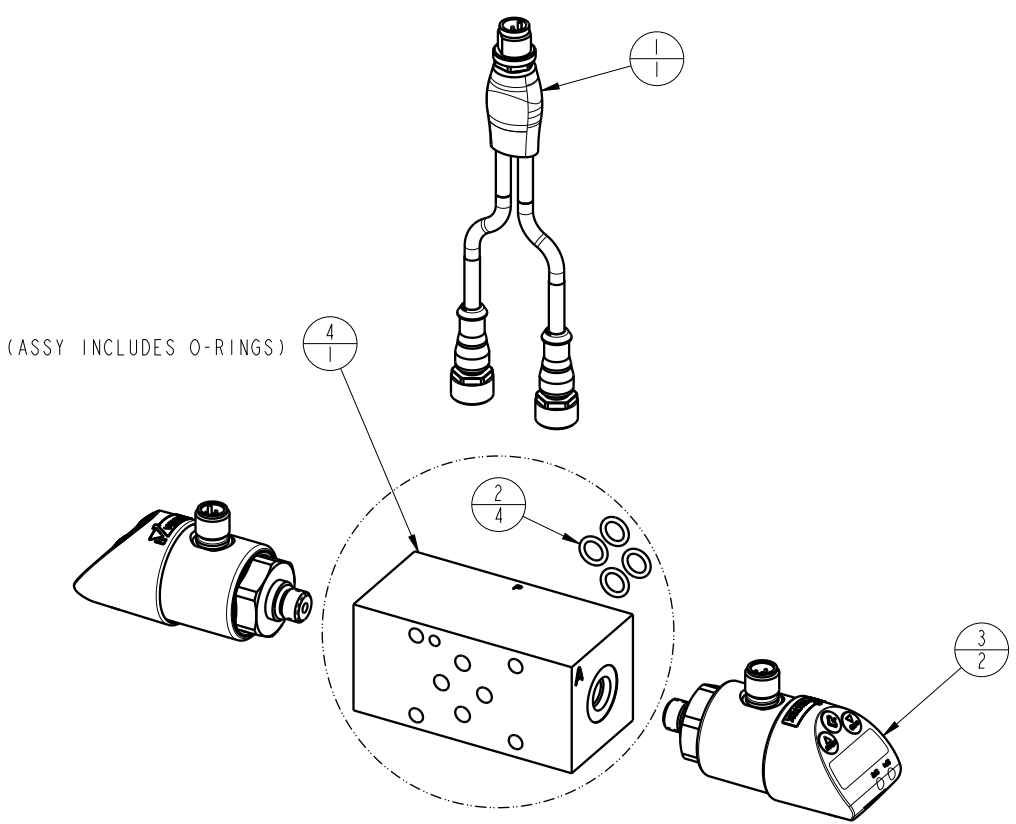

PARTS LIST
ELECTRONIC PRESSURE SWITCH, A-B TAPPING PLATE, MACHINE CONTROL

NO	QTY	PART NO	DESCRIPTION
N/A	N/A	95595465	KIT, QAB, ELECT PRESS SWITCH, A-B PORT, MC
1	1	27842201	ADAPTER, MI2 MALE 4 PIN 0", 2X MI2 FEM 0"
2	4	55250005	O-RING, (-011)
3	2	70740075	SWITCH, PRESSURE, ELCT, 5800 PSI, SAE 4
4	1	70942500	ASSY, PLATE, TAPPING, A-B, D03, THICK
6	N/A	1S7075	INSTRUCTION SHEET, ELECT PRESS SWITCH

NOTE:
 1. PROGRAM I.A.W 1S7079 WITH THE FOLLOWING EXCEPTIONS:
 A. CHANGE OUTPUT 1 (Ou1) TO Hno (NORMALLY OPEN).
 C. CHANGE FUNCTION DISPLAY DISR to YES.
 D. METRIC PUMPS ONLY, CHANGE UNITS (uni) TO BAR.