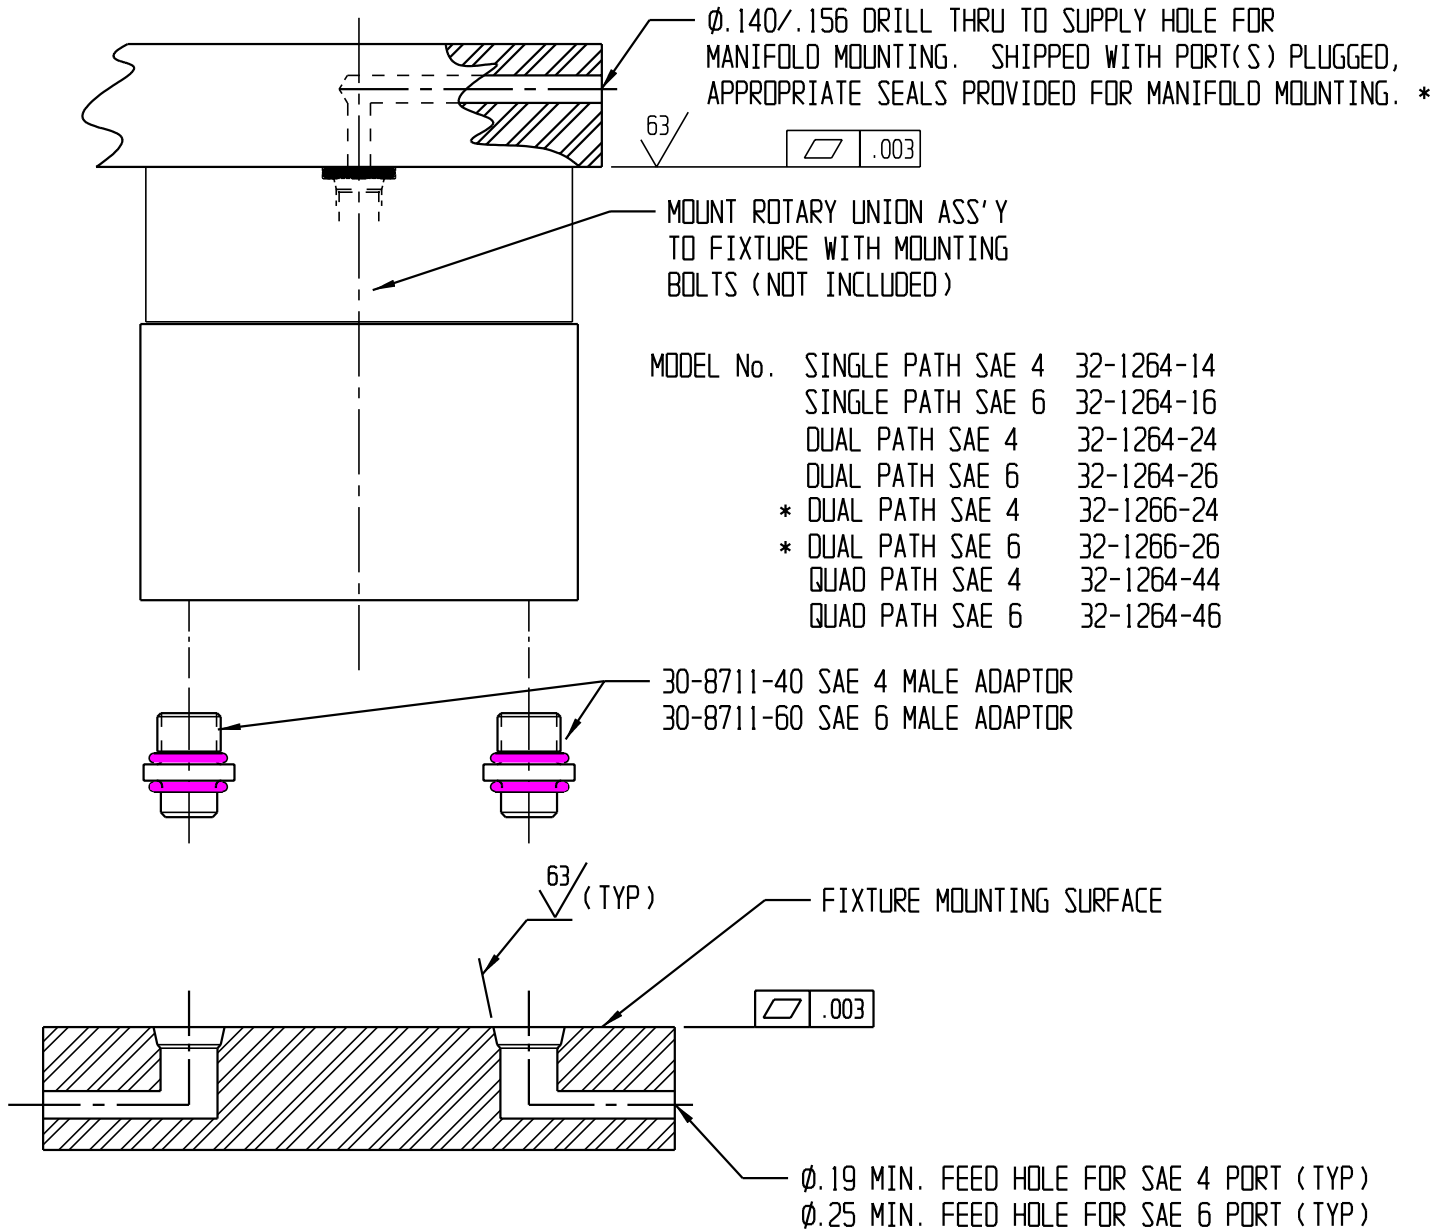

VEKTEK, INC.
1334 E. SIXTH AVE.
P.O. BOX 625
EMPORIA, KS. 66801
U.S.A.

INSTALLATION INSTRUCTIONS

IS3202

REV. B
PAGE 1 OF 1

SURFACE MOUNTING
OF ROTARY UNIONS

DRAWN/DATE
BLUSH
07/28/95

NOTE: FOR SINGLE, DUAL, AND QUAD PATH ROTARY UNIONS. FOR MOUNTING HOLE AND PORT LAYOUT, SEE CATALOG DESCRIPTION.

* NOT MANIFOLD MOUNTABLE ON BOTTOM PORTS