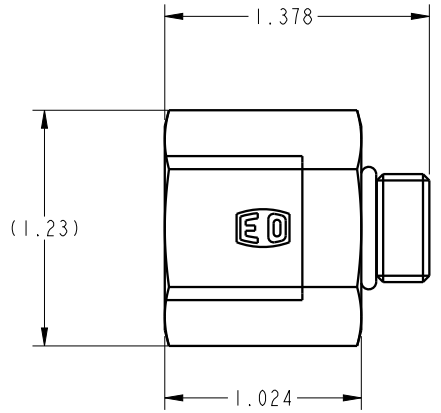

ILC30801268 REV B ECN 5782

SAE 8 FEMALE O-RING PORT

SAE 6 O-RING BOSS

**CAD CONTROL
DRAWING**

B	5782	RELEASE	BDC	9/5/25	30801268	G
REV	IN ACCORDANCE WITH ECN	EFFECTIVE DATE	REVISED BY	DATE	REFERENCE MODEL	REF REV
DRW BY:	K. ROEMER	DRAWING STATUS: Released			TOLERANCES DO NOT APPLY DIMENSIONS ARE NOMINAL	
DATE:	08-15-05	PRODUCTION APPROVED FOR RELEASED STATUS ONLY			SIZE B	REV B

ILC, REDUCER, MALE SAE 6,
FEMALE SAE 8

ILC30801268

FORM FEG036, Rev. B

SHEET 1 OF 1