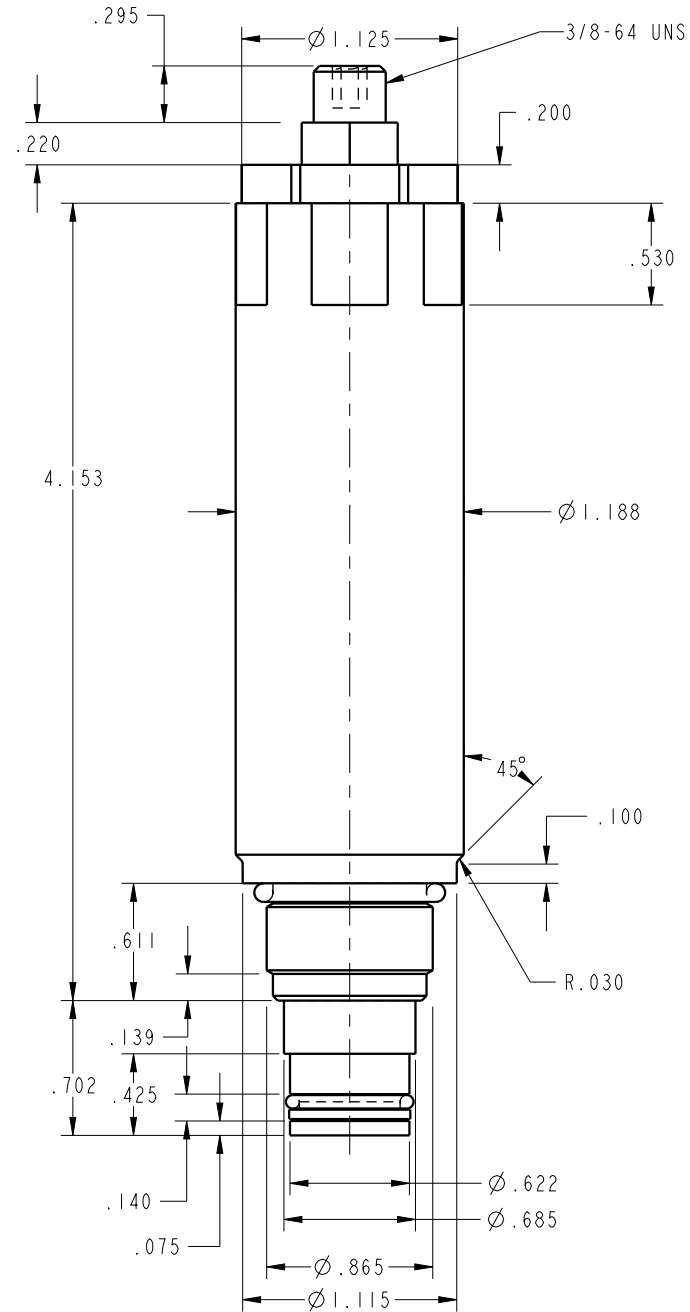

ILC70543771 REV B ECN 4534

CAD CONTROL
DRAWING

B	4534	RELEASE	ALS	10/5/21	70543771	C	PRV, LP, CM
REV	IN ACCORDANCE WITH ECN	EFFECTIVE DATE	REVISED BY	DATE	REFERENCE MODEL	REF REV	
DRW BY:	DKC	DRAWING STATUS: Released			TOLERANCES DO NOT APPLY DIMENSIONS ARE NOMINAL		SIZE B
DATE:	11-25-12	PRODUCTION APPROVED FOR RELEASED STATUS ONLY					ILC70543771 REV B

FORM FEG036, Rev. B

SHEET 1 OF 1