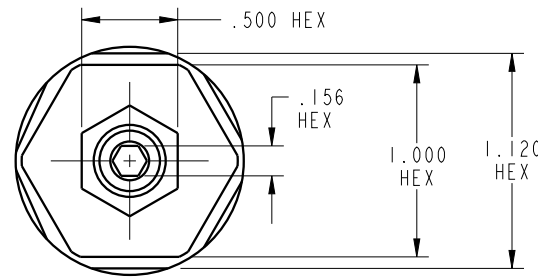

ILC70543771 REV B ECN 4534

CAD CONTROL
DRAWING

B	4534	RELEASE	ALS	10/5/21	70543771	C	PRV, LP, CM
REV	IN ACCORDANCE WITH ECN	EFFECTIVE DATE	REVISED BY	DATE	REFERENCE MODEL	REF REV	
DRW BY:	DKC	DRAWING STATUS: Released			TOLERANCES DO NOT APPLY DIMENSIONS ARE NOMINAL		SIZE B
DATE:	11-25-12	PRODUCTION APPROVED FOR RELEASED STATUS ONLY					ILC70543771 REV B